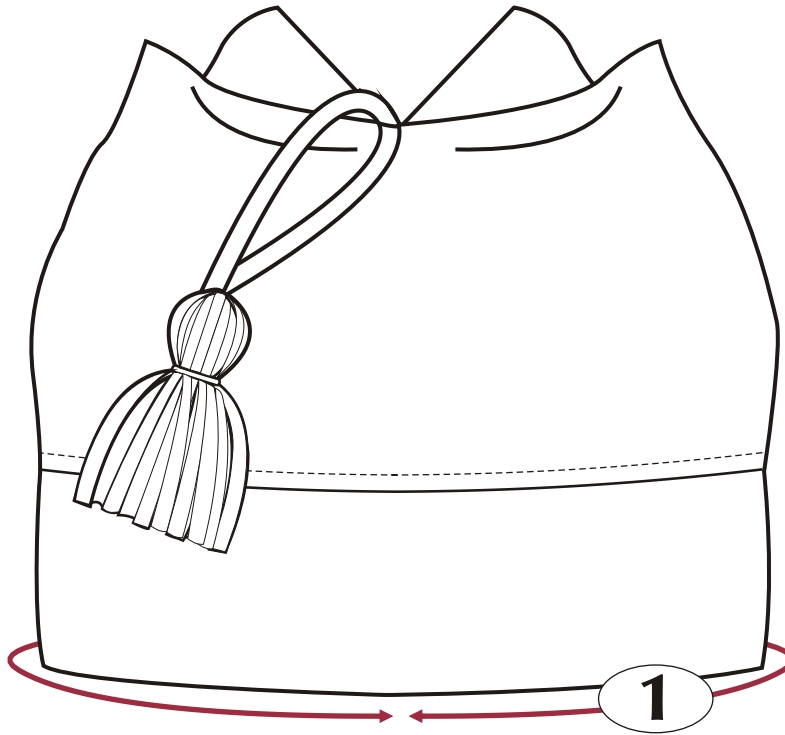

Style #422

Micro fleece / laine micro polaire
accessory / accessoire

ATTRACTION

fier d'innover depuis 1980
proudly innovating since 1980

1

Measurement (cm)	Tolerance (cm)	S	L
Circumference / tour de tête	± 1 cm	53 cm	55.4 cm