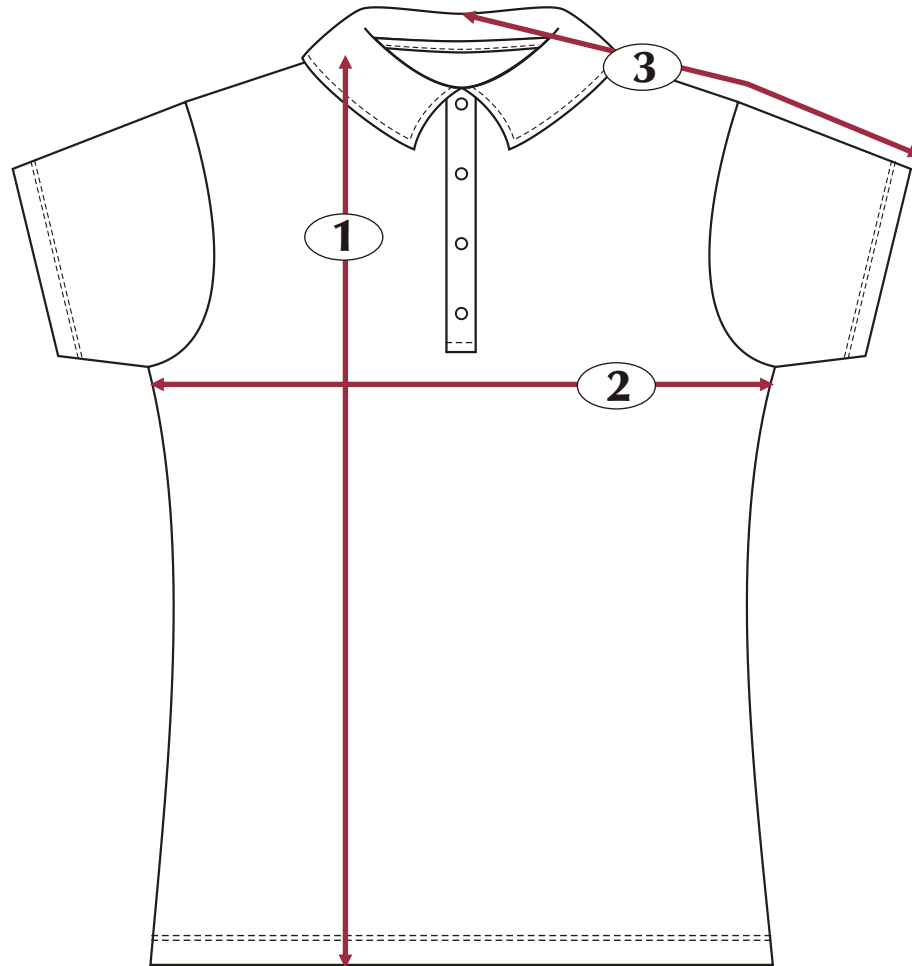

Style / modèle #L35
 Pique wicking / Piqué wicking
 Women / femme

ATTRACTION

fier d'innover depuis 1980
 proudly innovating since 1980

	Measurement (cm)	Tolerance (cm)	XS	S	M	L	XL	2XL
①	Total length / Longueur totale	± 1.5 cm	62.3 cm	63.3 cm	66.3 cm	69.3 cm	72.3 cm	75.3 cm
②	Chest / poitrine	± 1.5 cm	40.5 cm	44.5 cm	48.5 cm	52.5 cm	56.5 cm	60.5 cm
③	Sleeve length / longueur manche	± 1.5 cm	35.1 cm	36.9 cm	38.7 cm	40.6 cm	42.4 cm	44.3 cm