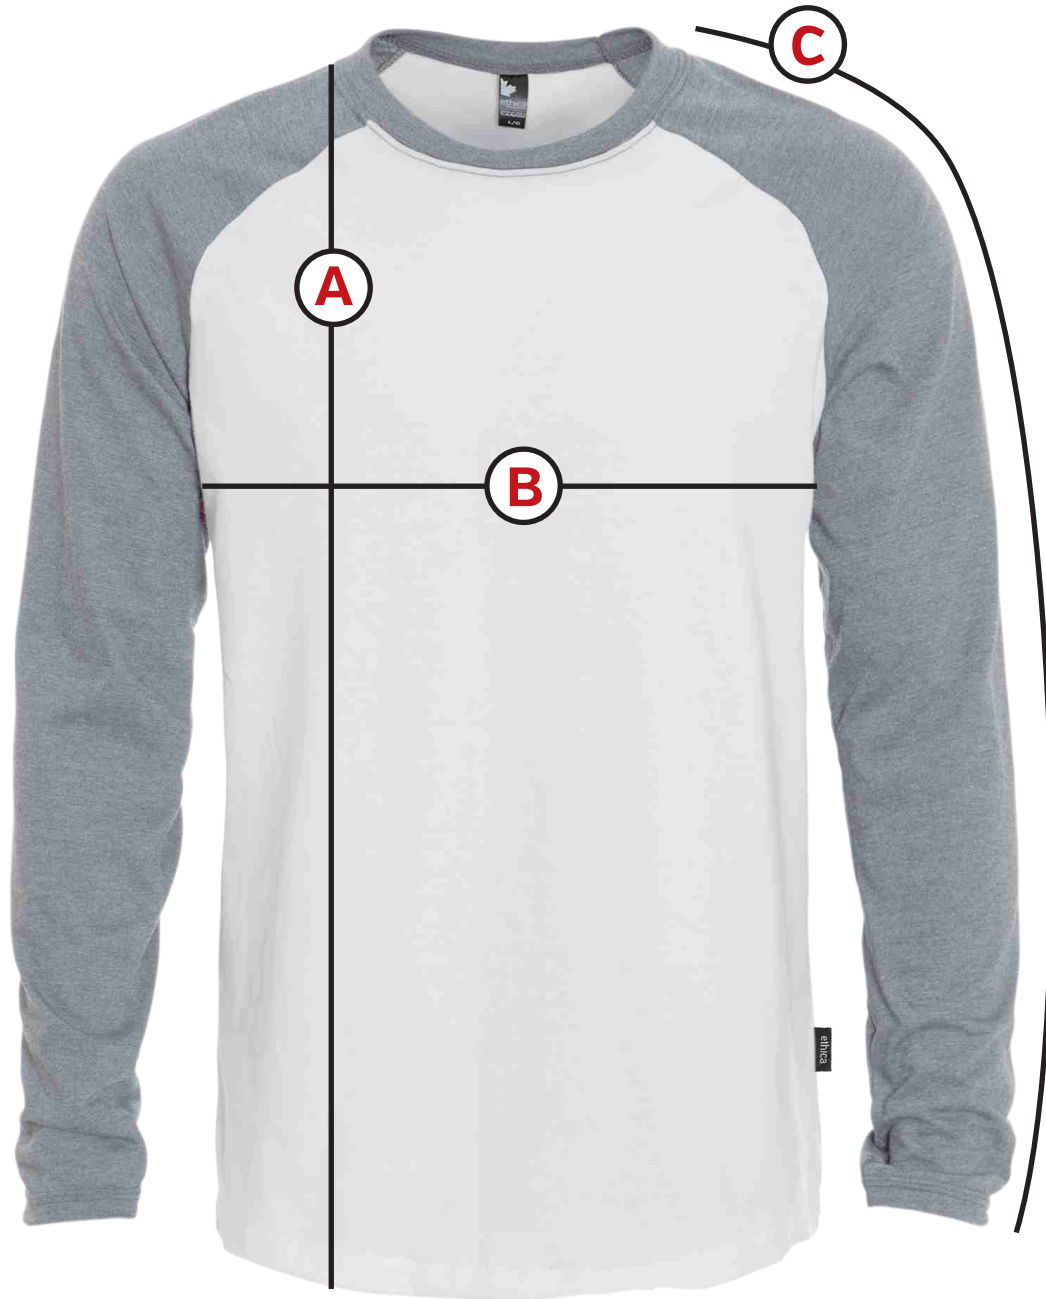

100142U

T-shirt manches longues raglan - unisexe
Raglan long sleeve t-shirt - unisex

MESURES / MEASUREMENT	TOLERANCE	XS		S		M		L		XL		2XL		3XL		
	(CM)	pouces / inches	(CM)	pouces / inches	(CM)	pouces / inches	(CM)	pouces / inches	(CM)	pouces / inches	(CM)	pouces / inches	(CM)	pouces / inches		
A LONGUEUR TOTAL / TOTAL LENGTH	1.5	5/8	67.5	26 1/2	71.0	28	74.0	29	76.5	30	78.5	31	83.0	32 1/2	86.0	34
B POITRINE / CHEST	1.5	5/8	44.5	17 1/2	48.5	19	52.5	20 1/2	56.5	22	60.5	24	64.5	25 1/2	68.5	27
C LONGUEUR DE MANCHE / SLEEVE LENGTH	1.5	5/8	74.0	29	76.0	30	78.0	30 1/2	80.0	31 1/2	82.0	32 1/2	84.5	33 1/2	86.5	34