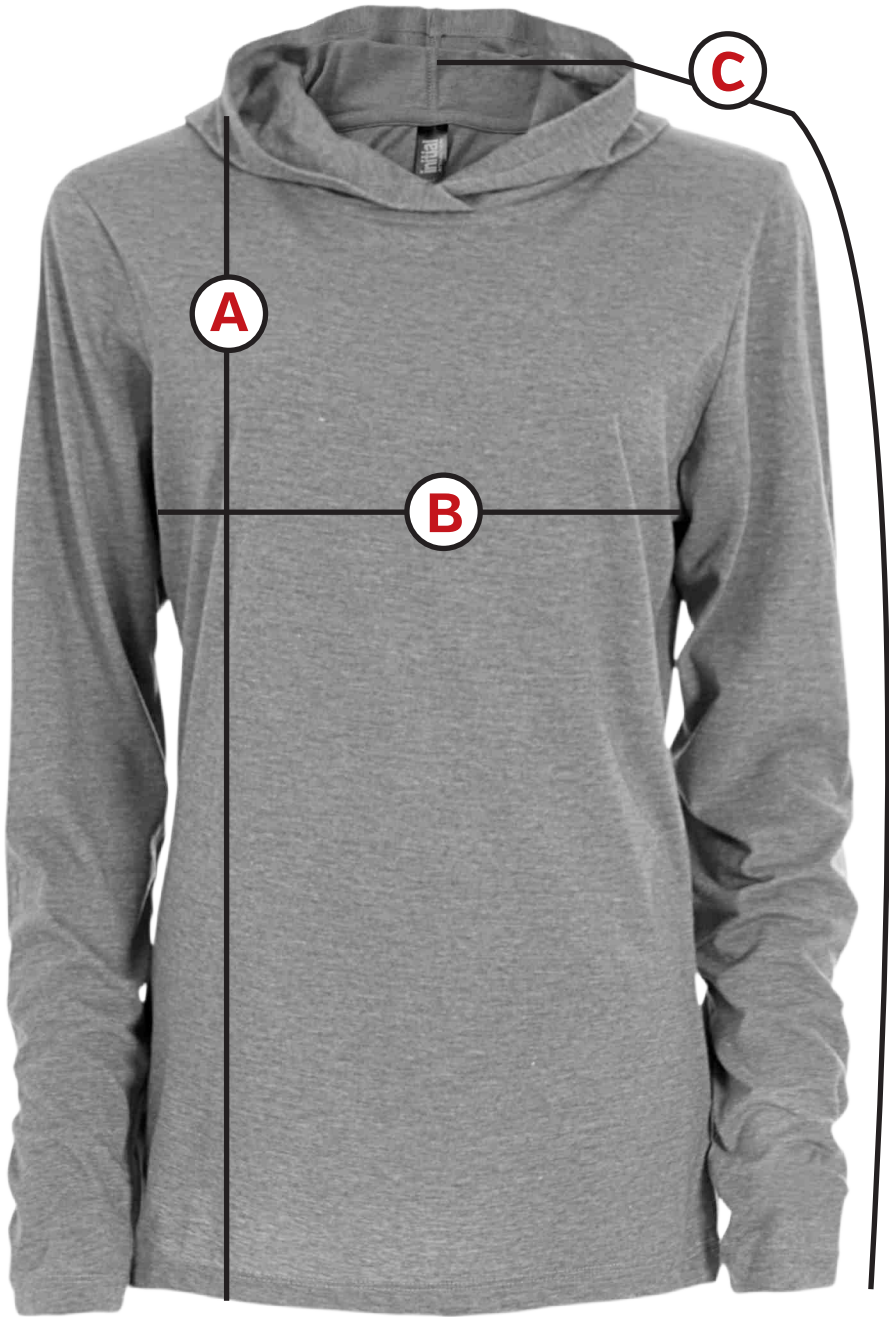

100L1EW

T-shirt manches longues et capuchon - femme
 Hooded long sleeve t-shirt - women

MESURES / MEASUREMENT	TOLERANCE		XS		S		M		L		XL		2XL	
	(CM)	pouces / inches	(CM)	pouces / inches	(CM)	pouces / inches	(CM)	pouces / inches	(CM)	pouces / inches	(CM)	pouces / inches	(CM)	pouces / inches
A LONGUEUR TOTAL / TOTAL LENGTH	1.5	5/8	65.0	25 1/2	66.0	26	69.0	27	72.0	28 1/2	75.0	29 1/2	78.0	30 1/2
B POITRINE / CHEST	1.5	5/8	40.0	15 1/2	44.0	17 1/2	48.0	19	52.0	20 1/2	56.0	22	60.0	23 1/2
C LONGUEUR DE MANCHE / SLEEVE LENGTH	1.5	5/8	81.5	32	84.0	33	86.0	34	88.5	35	91.0	36	93.0	36 1/2