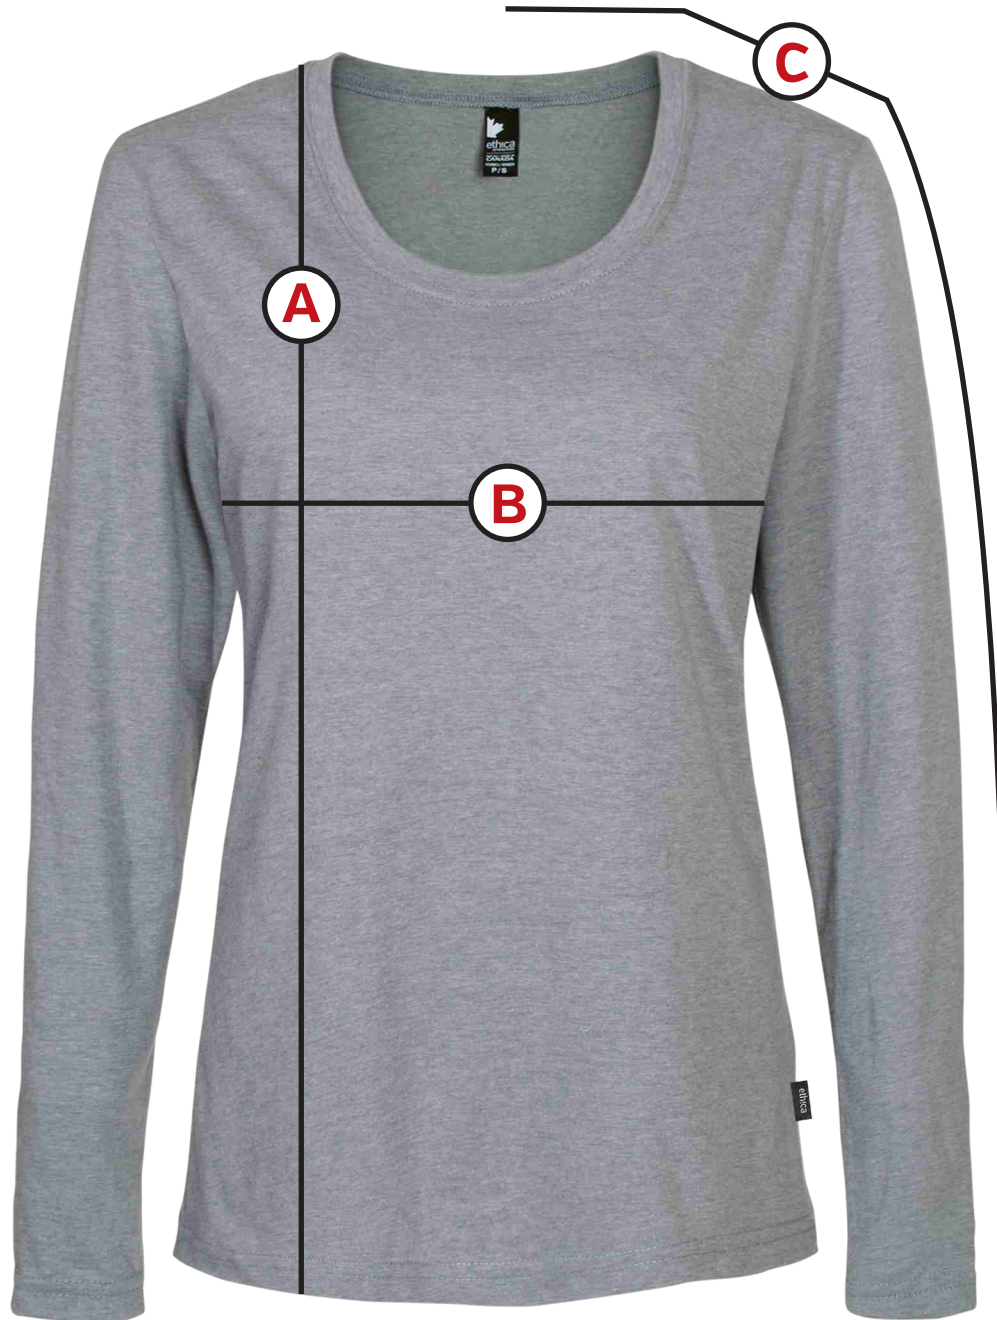

100L72W

T-shirt manches longues - femme
Long sleeve t-shirt - women

MESURES / MEASUREMENT	TOLERANCE		XS		S		M		L		XL		2X		3X		4X	
	(CM)	pouces / inches	(CM)	pouces / inches	(CM)	pouces / inches	(CM)	pouces / inches	(CM)	pouces / inches	(CM)	pouces / inches	(CM)	pouces / inches	(CM)	pouces / inches	(CM)	pouces / inches
A LONGUEUR TOTAL / TOTAL LENGTH	1.5	5/8	60.5	24	63.5	25	66.5	26 1/4	69.5	27 1/2	74.0	29	75.5	29 3/4	78.0	30 3/4	79.5	31 1/4
B POITRINE / CHEST	1.5	5/8	42.5	16 3/4	46.5	18 1/4	50.5	20	54.5	21 1/2	60.5	24	66.5	26 1/4	72.0	28 1/2	76.5	30
C LONGUEUR DE MANCHE / SLEEVE LENGTH	1.5	5/8	82.0	32 1/4	84.0	33	86.0	34	88.0	34 3/4	90.0	35 1/2	92.0	36 1/4	93.5	36 3/4	94.5	37 1/4