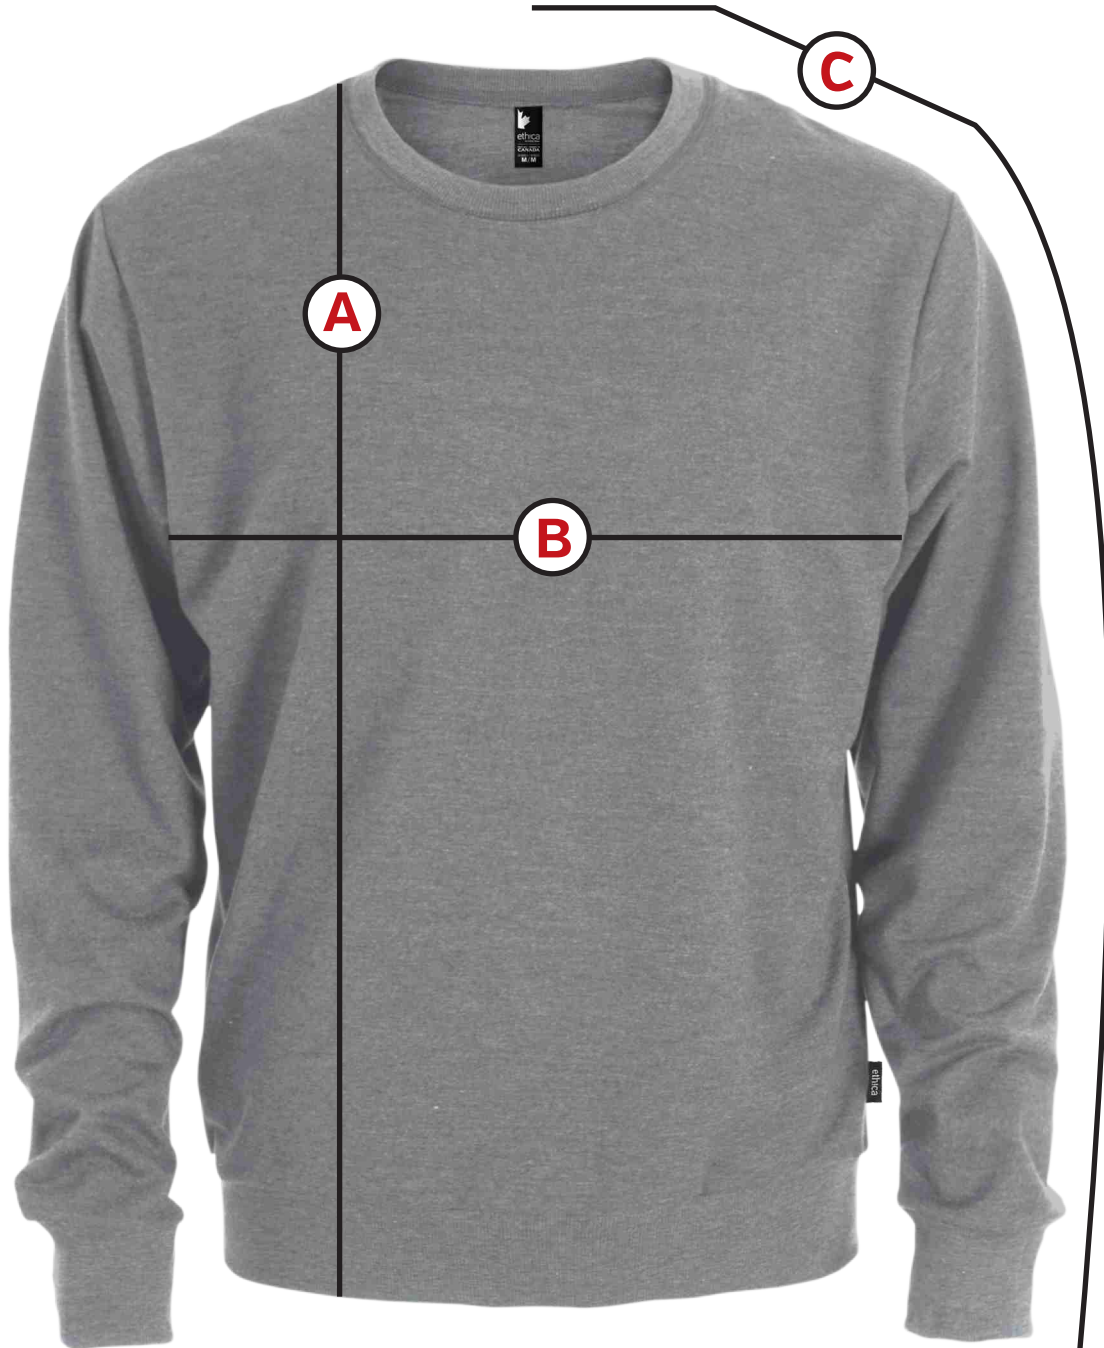

100502U

Chandail col rond - unisexe
Crewneck sweater - unisex

MESURES / MEASUREMENT	TOLERANCE	XS		S		M		L		XL		2XL		3XL		4XL		5XL		
	(CM)	pouces / inches	(CM)	pouces / inches	(CM)	pouces / inches	(CM)	pouces / inches	(CM)	pouces / inches	(CM)	pouces / inches	(CM)	pouces / inches	(CM)	pouces / inches	(CM)	pouces / inches	(CM)	pouces / inches
A LONGUEUR TOTAL / TOTAL LENGTH	1.5	5/8	70.0	27 1/2	70.0	27 1/2	73.0	28 1/2	73.0	28 1/2	75.5	29 1/2	75.5	29 1/2	78.0	78	78.0	30 1/2	78.0	30 1/2
B POITRINE / CHEST	1.5	5/8	51.0	20	55.0	21 1/2	59.0	23	63.0	25	67.0	26 1/2	72.0	28 1/2	77.0	30 1/2	82.0	32 1/2	86.0	34
C LONGUEUR DE MANCHE / SLEEVE LENGTH	1.5	5/8	86.0	34	88.5	35	91.0	36	93.5	37	96.0	38	98.5	39	101.0	40	103.5	40 1/2	106.0	41 1/2