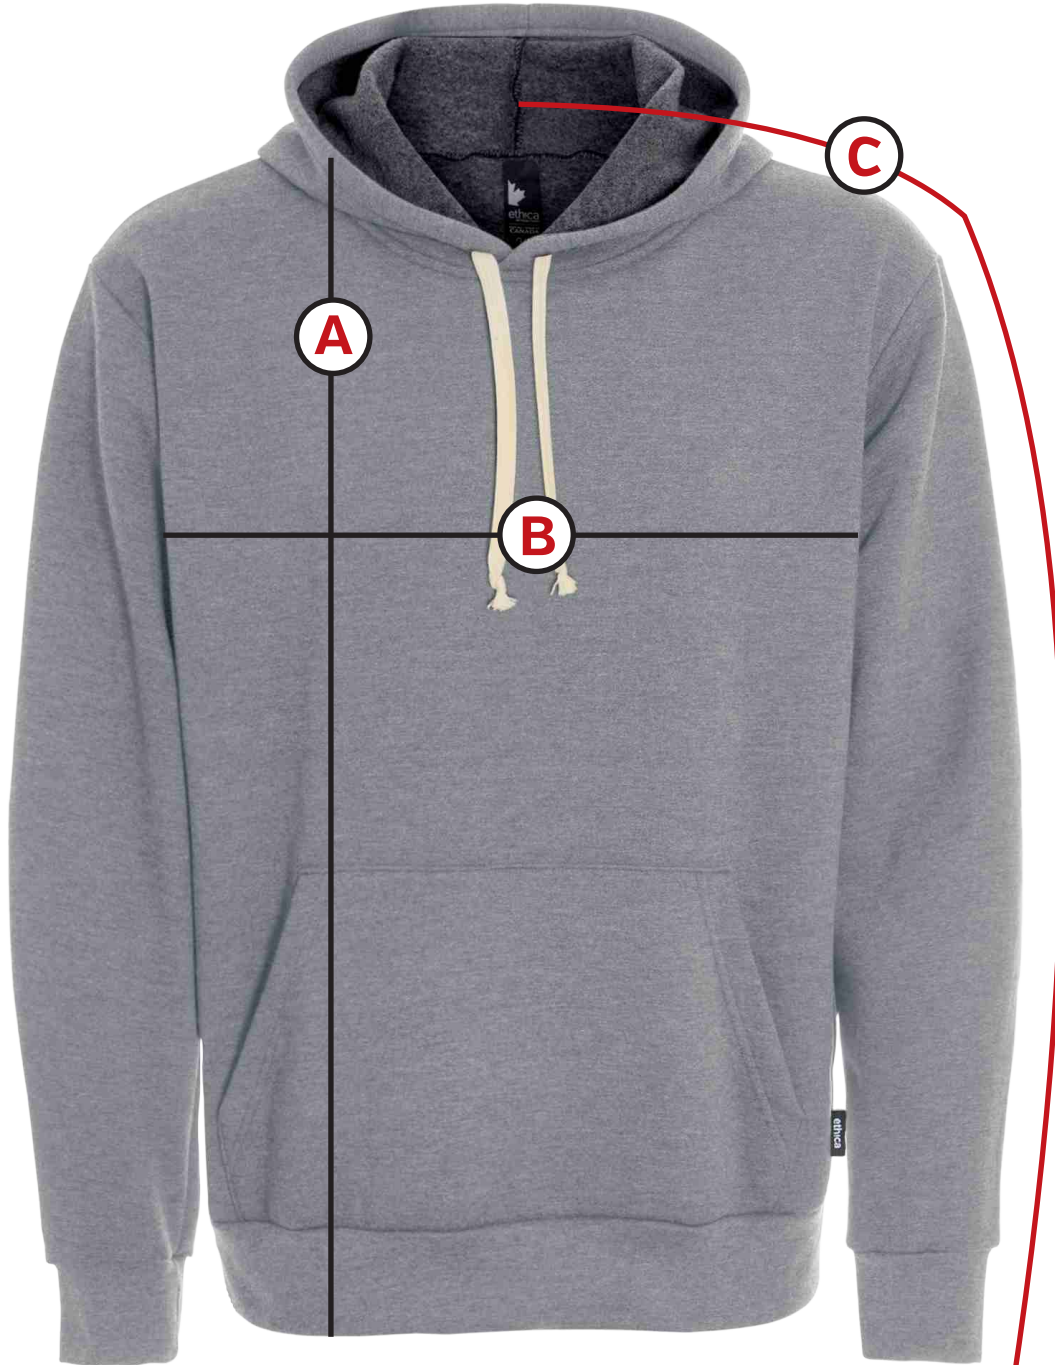

100515U

Chandail à capuchon - unisexe
Hooded sweater - unisex

MESURES / MEASUREMENT	TOLERANCE		XS		S		M		L		XL		2XL		3XL		4XL		5XL	
	(CM)	pouces / inches	(CM)	pouces / inches	(CM)	pouces / inches	(CM)	pouces / inches	(CM)	pouces / inches	(CM)	pouces / inches	(CM)	pouces / inches	(CM)	pouces / inches	(CM)	pouces / inches	(CM)	pouces / inches
A LONGUEUR TOTAL / TOTAL LENGTH	1.5	5/8	70.0	27 1/2	70.0	27 1/2	73.0	28 1/2	73.0	28 1/2	75.5	29 1/2	75.5	29 1/2	78.0	30 1/2	78.0	30 1/2	78.0	30 1/2
B POITRINE / CHEST	1.5	5/8	51.0	20	55.0	21 1/2	59.0	23	63.0	25	67.0	26 1/2	72.0	28 1/2	77.0	30 1/2	82.0	32 1/2	86.0	34
C LONGUEUR DE MANCHE / SLEEVE LENGTH	1.5	5/8	86.0	34	88.5	35	91.0	36	93.5	37	96.0	38	98.5	39	101.0	40	103.5	40 1/2	106.0	41 1/2