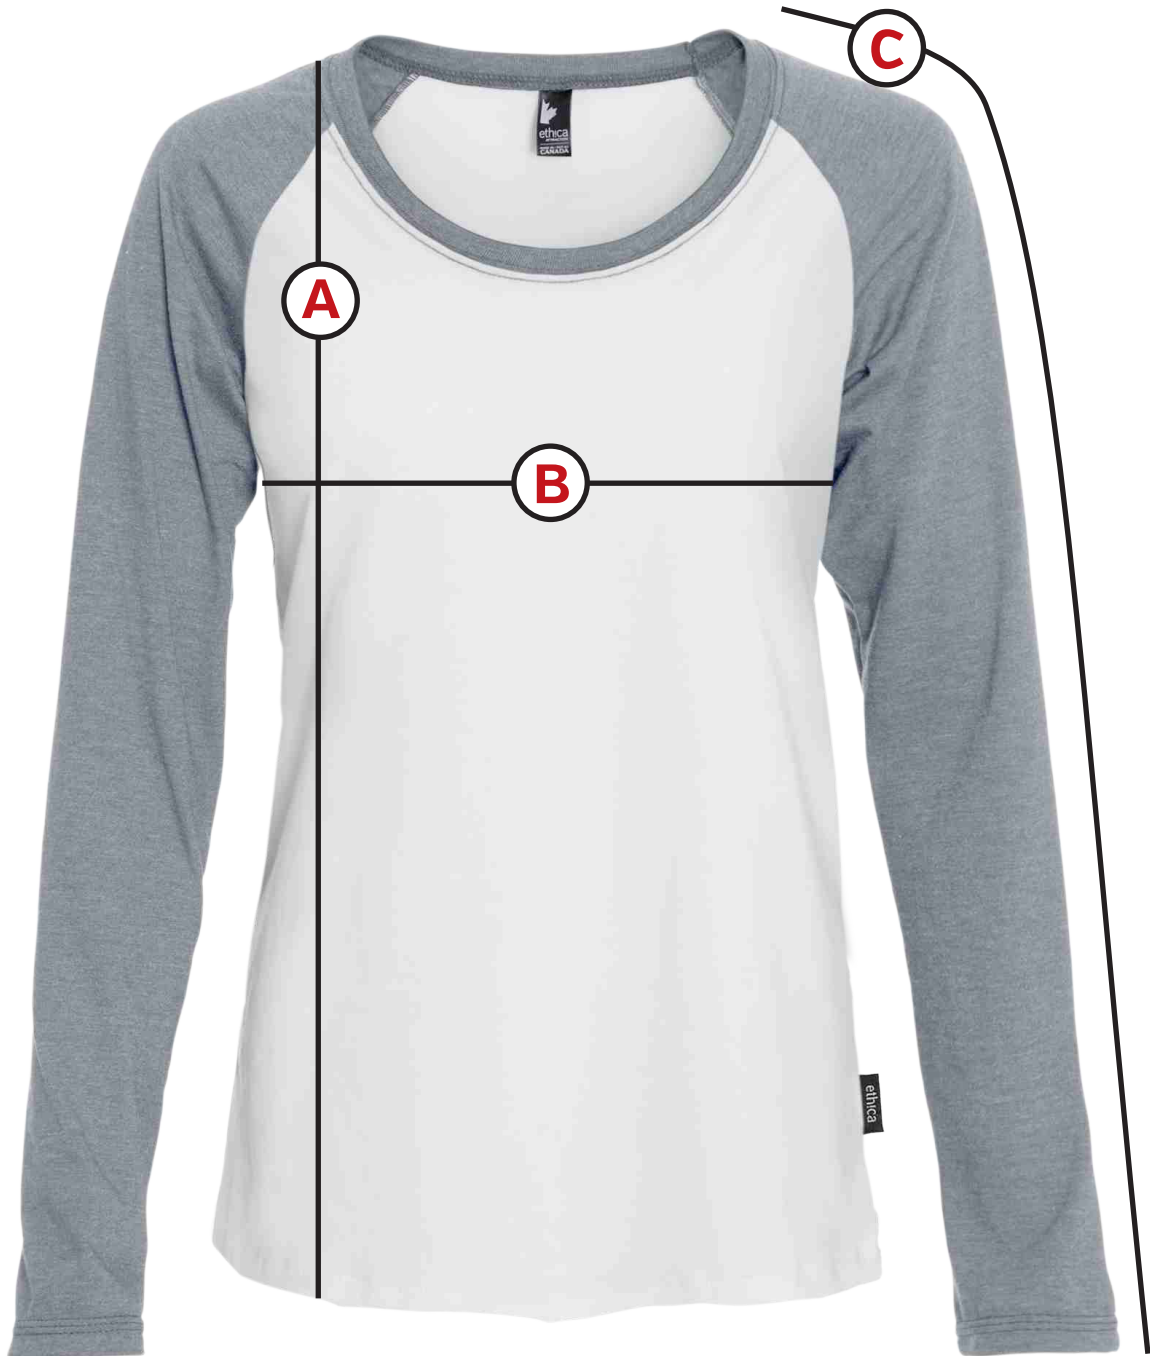

100L10W

T-shirt manches longues raglan - femme
Raglan long sleeve t-shirt - women

MESURES / MEASUREMENT	TOLERANCE		XS		S		M		L		XL		2XL	
	(CM)	pouces / inches	(CM)	pouces / inches	(CM)	pouces / inches	(CM)	pouces / inches	(CM)	pouces / inches	(CM)	pouces / inches	(CM)	pouces / inches
A LONGUEUR TOTAL / TOTAL LENGTH	1.5	5/8	62.0	24 1/2	63.0	25	66.0	26	69.0	27	72.0	28 1/2	74.5	29 1/2
B POITRINE / CHEST	1.5	5/8	38.0	15	42.0	16 1/2	46.0	18	49.5	19 1/2	53.5	21	57.5	22 1/2
C LONGUEUR DE MANCHE / SLEEVE LENGTH	1.5	5/8	65.0	25 1/2	67.0	26 1/2	69.5	27 1/2	71.5	28	73.5	29	74.5	29 1/2