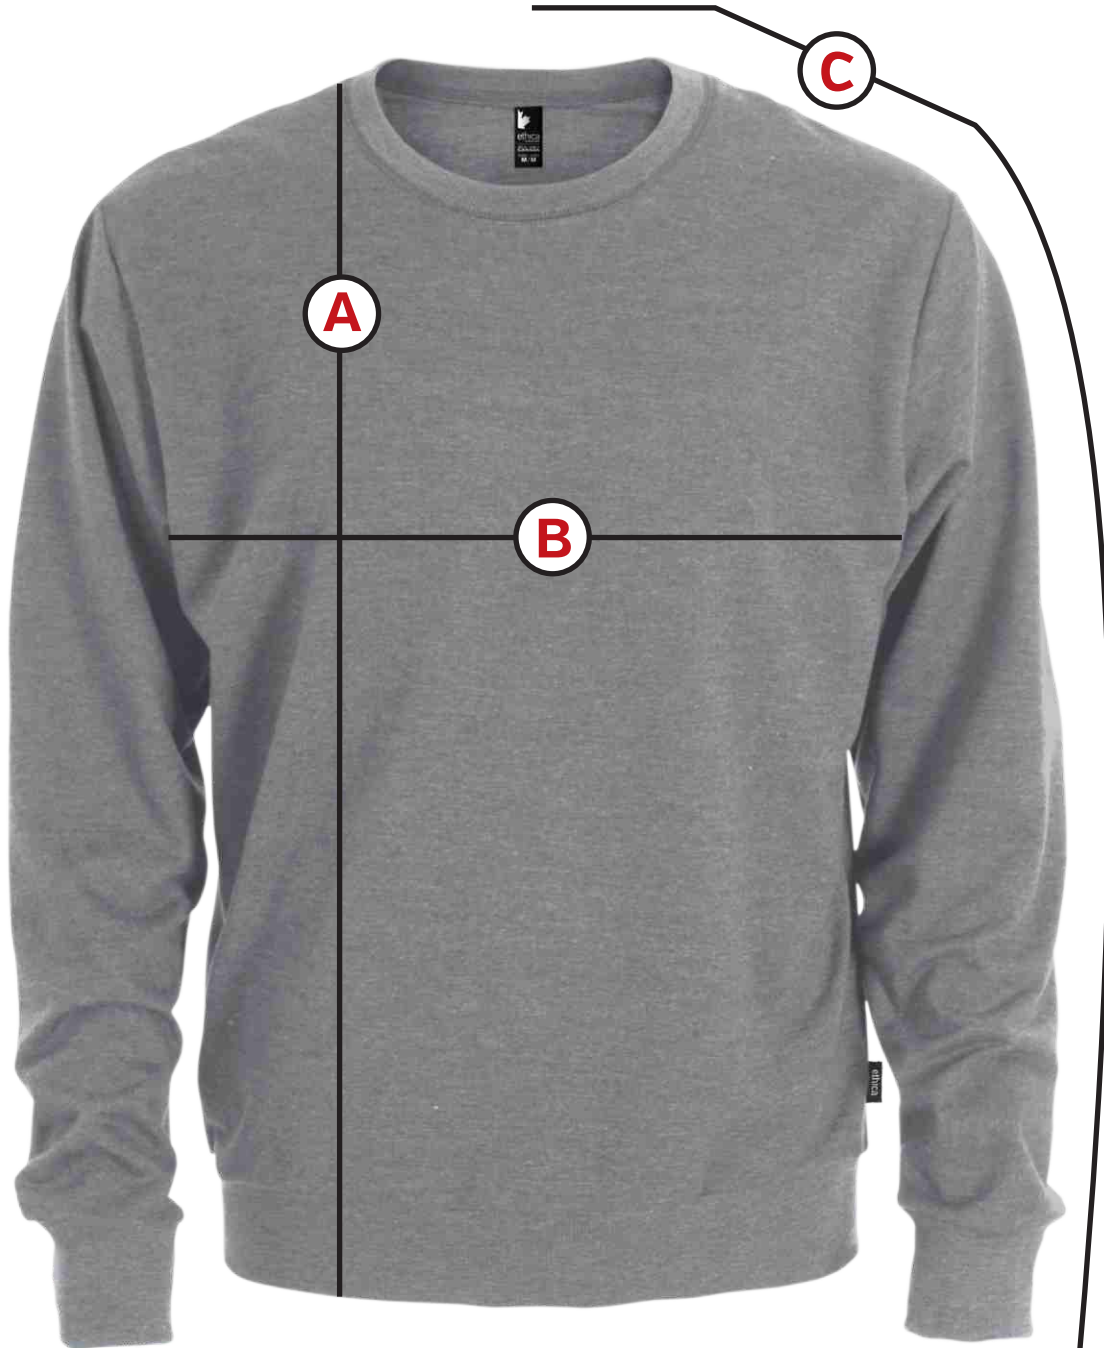

# 100502U

Chandail col rond - unisexe  
Crewneck sweatshirt - unisex

MESURES / MEASUREMENT	TOLERANCE	XS		S		M		L		XL		2XL		3XL		4XL		5XL		
	(CM)	pouces / inches	(CM)	pouces / inches	(CM)	pouces / inches	(CM)	pouces / inches	(CM)	pouces / inches	(CM)	pouces / inches	(CM)	pouces / inches	(CM)	pouces / inches	(CM)	pouces / inches	(CM)	pouces / inches
A LONGUEUR TOTAL / TOTAL LENGTH	1.5	5/8	70.0	27 1/2	70.0	27 1/2	73.0	28 1/2	73.0	28 1/2	75.5	29 1/2	75.5	29 1/2	78.0	78	78.0	30 1/2	78.0	30 1/2
B POITRINE / CHEST	1.5	5/8	51.0	20	55.0	21 1/2	59.0	23	63.0	25	67.0	26 1/2	72.0	28 1/2	77.0	30 1/2	82.0	32 1/2	86.0	34
C LONGUEUR DE MANCHE / SLEEVE LENGTH	1.5	5/8	86.0	34	88.5	35	91.0	36	93.5	37	96.0	38	98.5	39	101.0	40	103.5	40 1/2	106.0	41 1/2